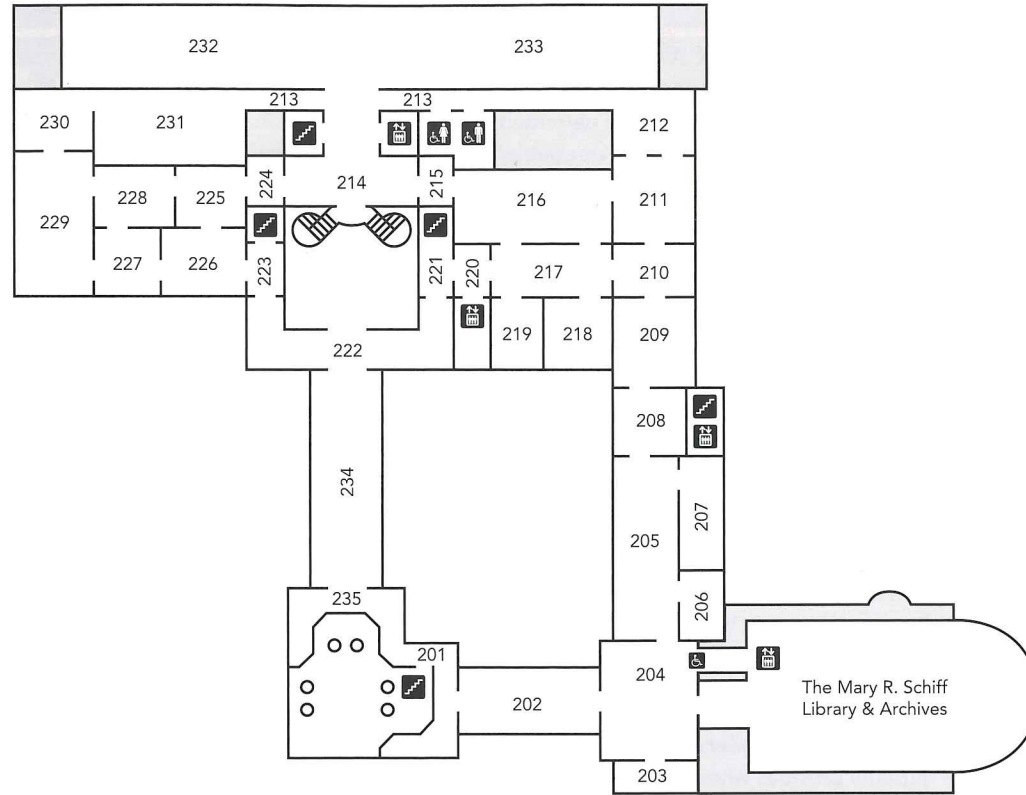

floorplan

1st Floor

2nd Floor

Ground Floor

3rd Floor

Legend

- Information Desk
- Stairs
- Elevators
- Restrooms
- Wheelchair Access
- Baby Changing Stations

what to visit

The Rosenthal Education Center

The Rosenthal Education Center (REC) is an interactive space for families to explore art together. Located on the first floor just off the Great Hall, the REC is open Tuesday–Sunday 11 a.m.–5 p.m. Thursday hours are 11 a.m.–8 p.m.