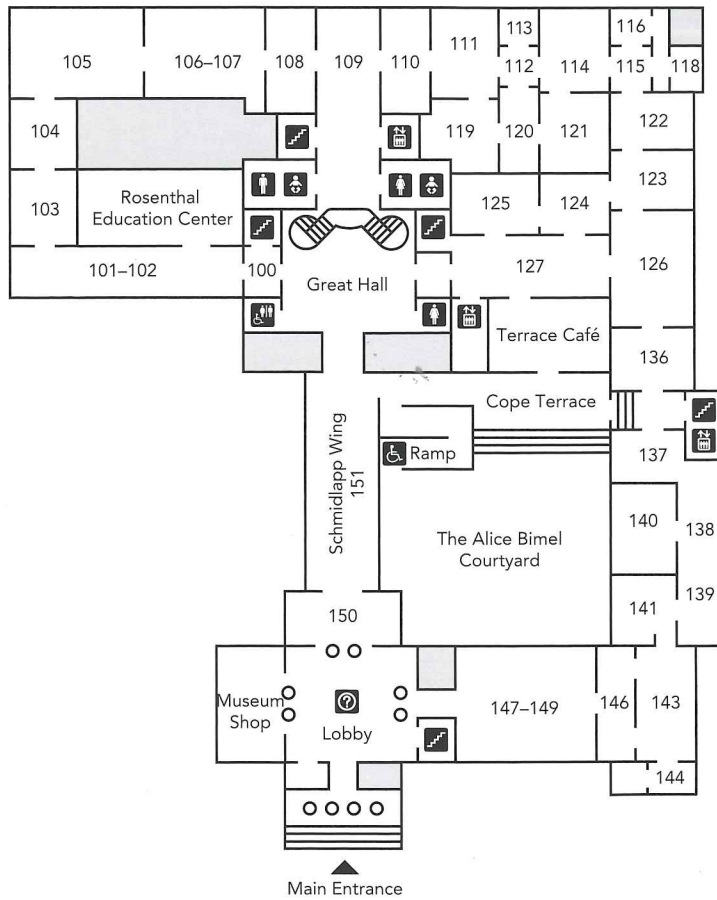

floorplan

1st Floor

2nd Floor

Ground Floor

3rd Floor

Legend

- Information Desk
- Stairs
- Elevators
- Restrooms
- Wheelchair Access
- Baby Changing Stations

what to visit

The Mary R. Schiff Library

With a collection of over 100,000 items spanning 6,000 years of art history, the library is open to the public with highly-qualified librarians to assist visitors. Located on the third floor in the Longworth Wing, the library is Tuesday–Friday from 11 a.m.–5 p.m. as well as the second Saturday of each month.

The Rosenthal Education Center

The Rosenthal Education Center (REC) is an interactive space for families to explore art together. Located on the first floor just off the Great Hall, the REC is open Tuesday–Sunday 11 a.m.–5 p.m. Thursday hours are 11 a.m.–8 p.m.