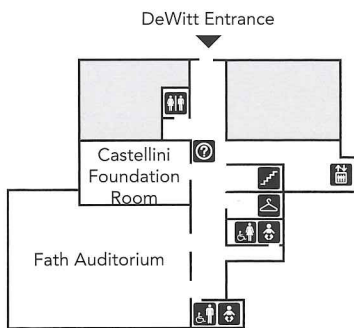

floorplan

1st Floor

2nd Floor

Ground Floor

3rd Floor

Legend

- Information Desk
- Stairs
- Elevators
- Restrooms
- Wheelchair Access
- Baby Changing Stations

what to visit

The Mary R. Schiff Library

With a collection of over 100,000 items spanning 6,000 years of art history, the library is open to the public with highly-qualified librarians to assist visitors. Located on the third floor in the Longworth Wing, the library is Tuesday–Friday from 11 a.m.–5 p.m. as well as the second Saturday of each month.

The Rosenthal Education Center

The Rosenthal Education Center (REC) is an interactive space for families to explore art together. Located on the first floor just off the Great Hall, the REC is open Tuesday–Sunday 11 a.m.–5 p.m. Thursday hours are 11 a.m.–8 p.m.