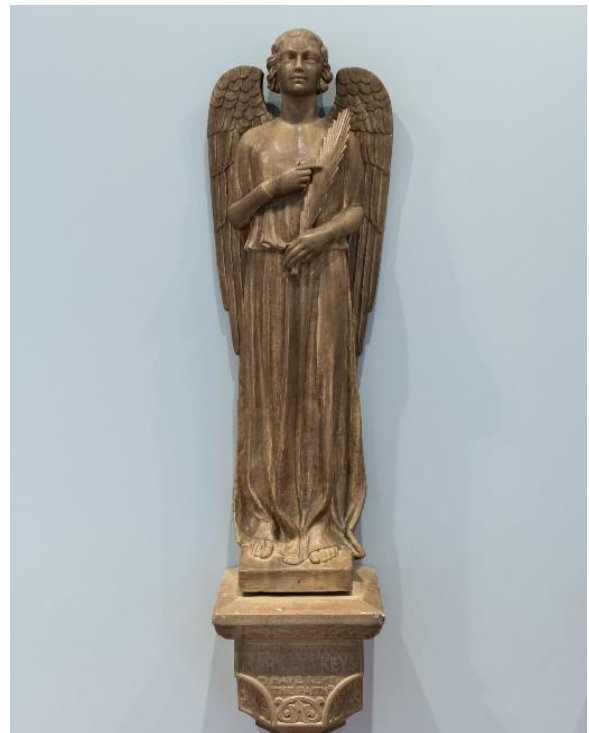

The Rookwood Pottery Company, Louise Abel, Angel, Circa 1920

Accession #: 2009.76a

Art Museum Location: G126/Cincinnati Wing