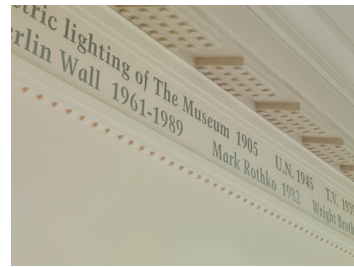

View in the Galleries

Felix Gonzalez-Torres

Main Lobby—First Floor

Felix Gonzalez-Torres (American, b. Cuba, 1957–1996), *Untitled (Portrait of the Cincinnati Art Museum)* detail, 1994, paint on wall, Museum Purchase: Gift of the Contemporary Collectors Circle, 1994.218

CAM Look: bit.ly/CAMFelixGonzalezTorres