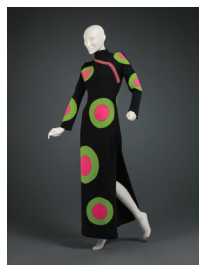

Rudi Gernreich

Rudi Gernreich (American, 1922–1985), *Evening Dress*, circa 1973, wool, On to the Second Century Endowment, 1999.58